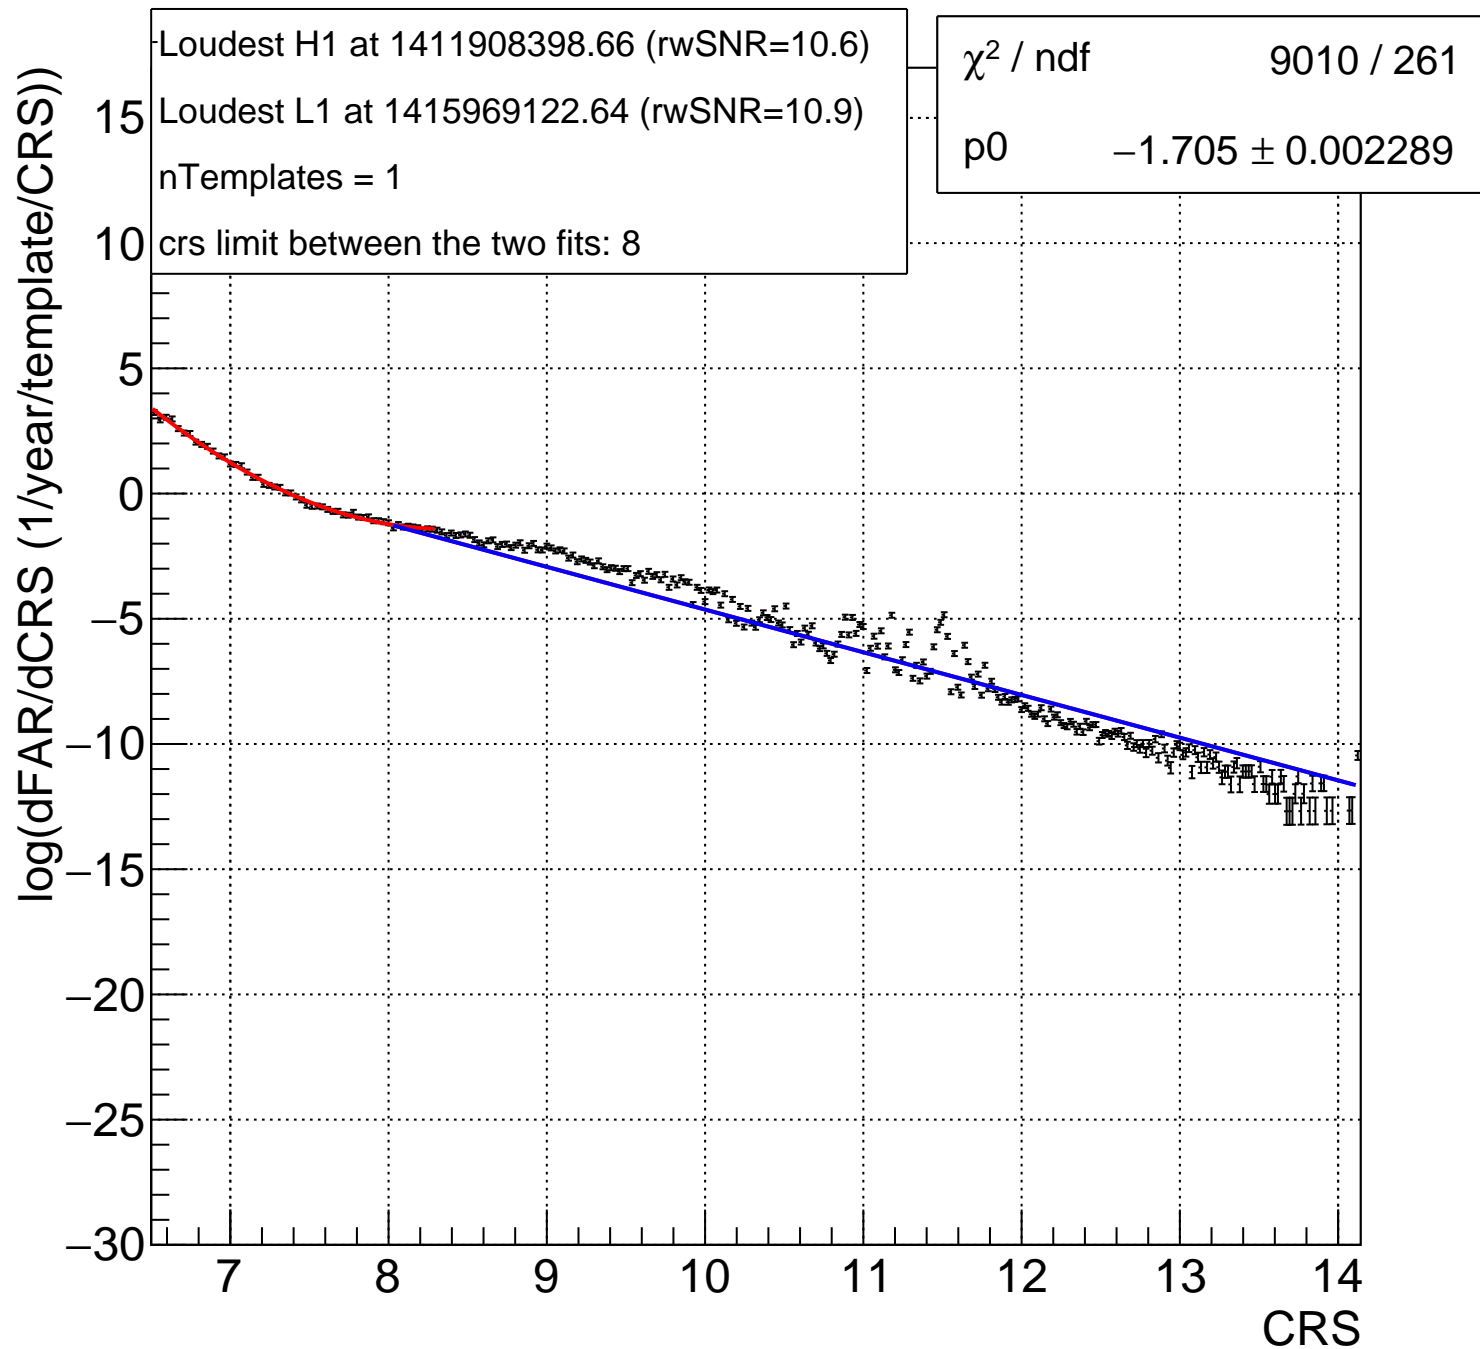

Bin:10 1.408<mChirp<1.478 and 0<m2/m1<0.3333, no 1 band

Bin:144 58.35<mTot<63.59 and -1<chiEff<-0.3333

Bin:145 63.59<mTot<69.3 and -1<chiEff<-0.3333

Bin:146 69.3<mTot<75.51 and -1<chiEff<-0.3333

Bin:147 75.51<mTot<82.29 and -1<chiEff<-0.3333

Bin:148 82.29<mTot<89.67 and -1<chiEff<-0.3333

Bin:149 89.67<mTot<97.72 and -1<chiEff<-0.3333

Bin:150 97.72<mTot<106.5 and -1<chiEff<-0.3333

Bin:151 106.5<mTot<116 and -1<chiEff<-0.3333

Bin:153 126.4<mTot<137.8 and -1<chiEff<-0.3333

Bin:188 82.29<mTot<89.67 and -0.3333<chiEff<0.3333

Bin:194 137.8<mTot<150.2 and -0.3333<chiEff<0.3333

Bin:195 150.2<mTot<163.6 and -0.3333<chiEff<0.3333

Bin:196 163.6<mTot<178.3 and -0.3333<chiEff<0.3333