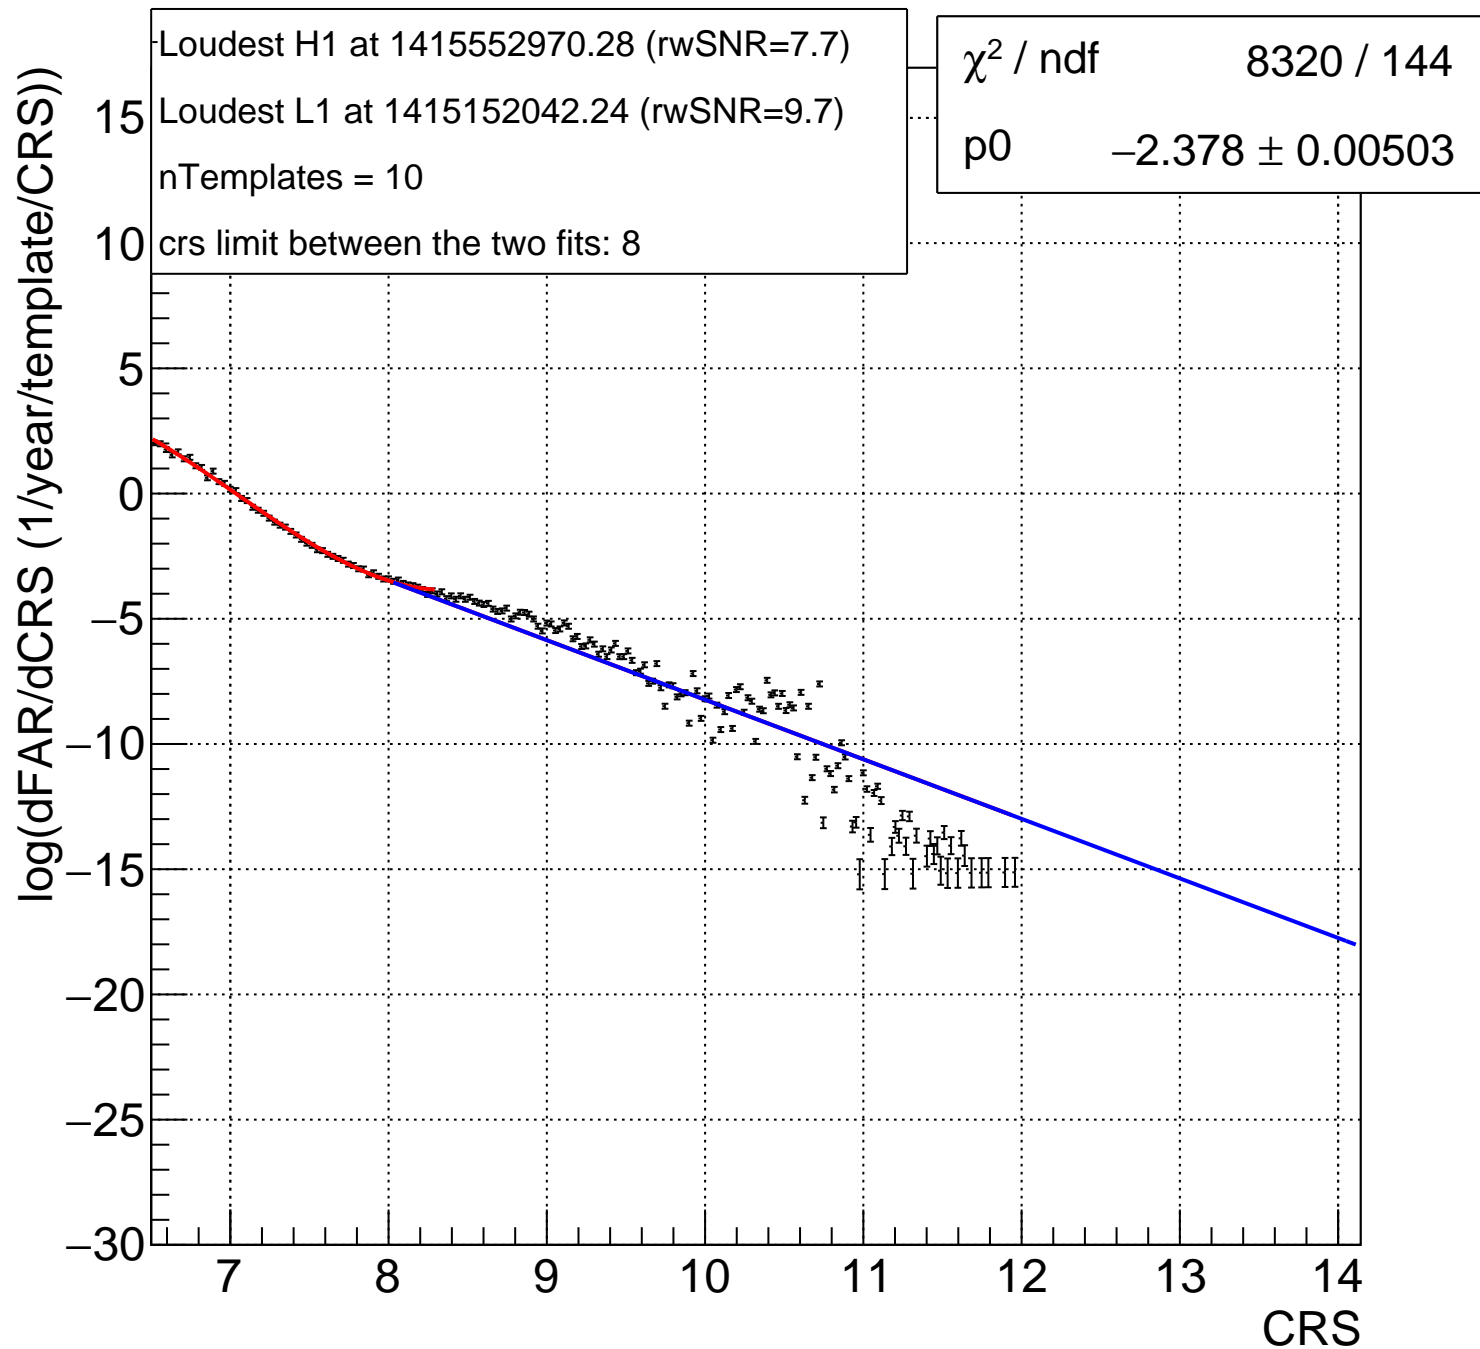

Bin:10 1.408<mChirp<1.478 and 0<m2/m1<0.3333, no 1 band

Bin:144 58.35<mTot<63.59 and -1<chiEff<-0.3333

Bin:145 63.59<mTot<69.3 and -1<chiEff<-0.3333

Bin:146 69.3<mTot<75.51 and -1<chiEff<-0.3333

Bin:147 75.51<mTot<82.29 and -1<chiEff<-0.3333

Bin:197 178.3<mTot<194.3 and -0.3333<chiEff<0.3333

Bin:198 194.3<mTot<211.7 and -0.3333<chiEff<0.3333

Bin:199 211.7<mTot<230.7 and -0.3333<chiEff<0.3333

Bin:200 230.7<mTot<251.4 and -0.3333<chiEff<0.3333

Bin:240 230.7<mTot<251.4 and 0.3333<chiEff<1

Bin:243 298.6<mTot<325.4 and 0.3333<chiEff<1

Bin:245 354.6<mTot<386.4 and 0.3333<chiEff<1

Bin:247 421.1<mTot<458.8 and 0.3333<chiEff<1