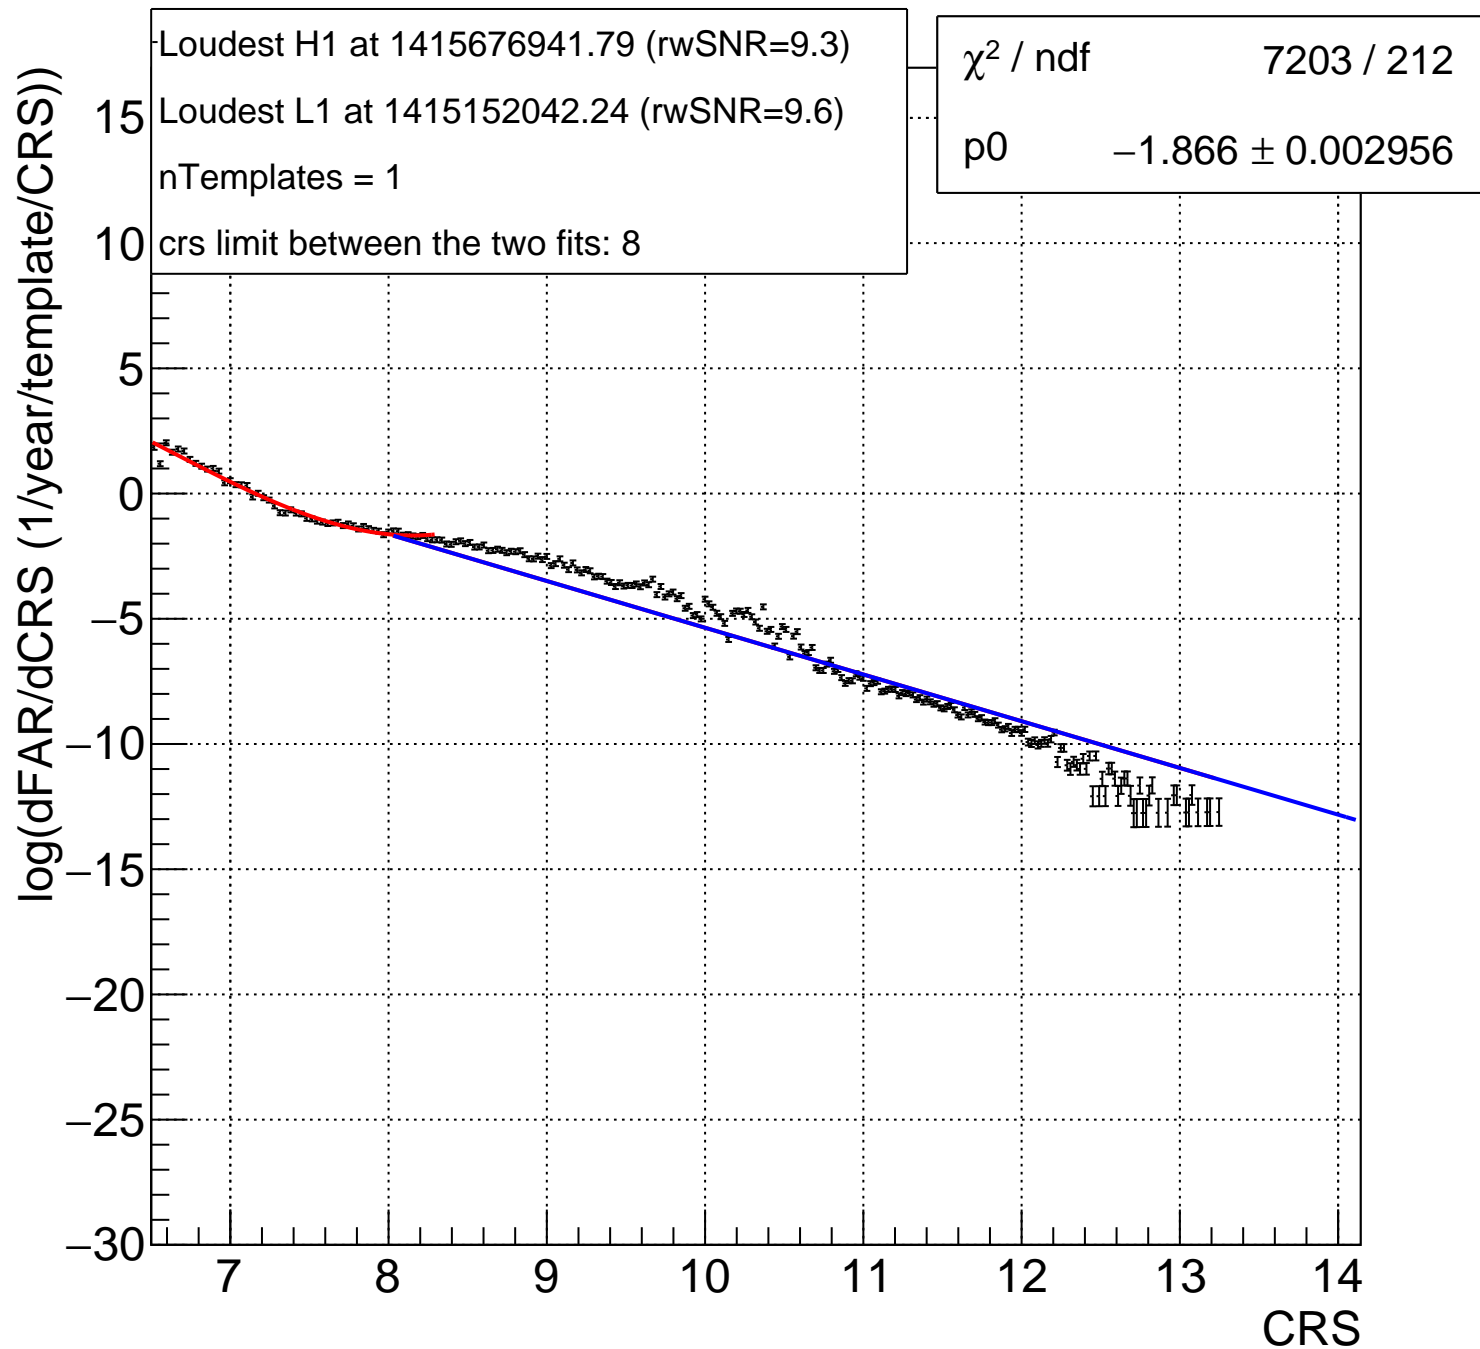

Bin:10 1.408<mChirp<1.478 and 0<m2/m1<0.3333, no 1 band

Bin:144 58.35<mTot<63.59 and -1<chiEff<-0.3333

Bin:145 63.59<mTot<69.3 and -1<chiEff<-0.3333

Bin:146 69.3<mTot<75.51 and -1<chiEff<-0.3333

Bin:147 75.51<mTot<82.29 and -1<chiEff<-0.3333

Bin:188 82.29<mTot<89.67 and -0.3333<chiEff<0.3333

Bin:194 137.8<mTot<150.2 and -0.3333<chiEff<0.3333

Bin:195 150.2<mTot<163.6 and -0.3333<chiEff<0.3333

Bin:196 163.6<mTot<178.3 and -0.3333<chiEff<0.3333

Bin:197 178.3<mTot<194.3 and -0.3333<chiEff<0.3333

Bin:198 194.3<mTot<211.7 and -0.3333<chiEff<0.3333

Bin:199 211.7<mTot<230.7 and -0.3333<chiEff<0.3333

Bin:200 230.7<mTot<251.4 and -0.3333<chiEff<0.3333