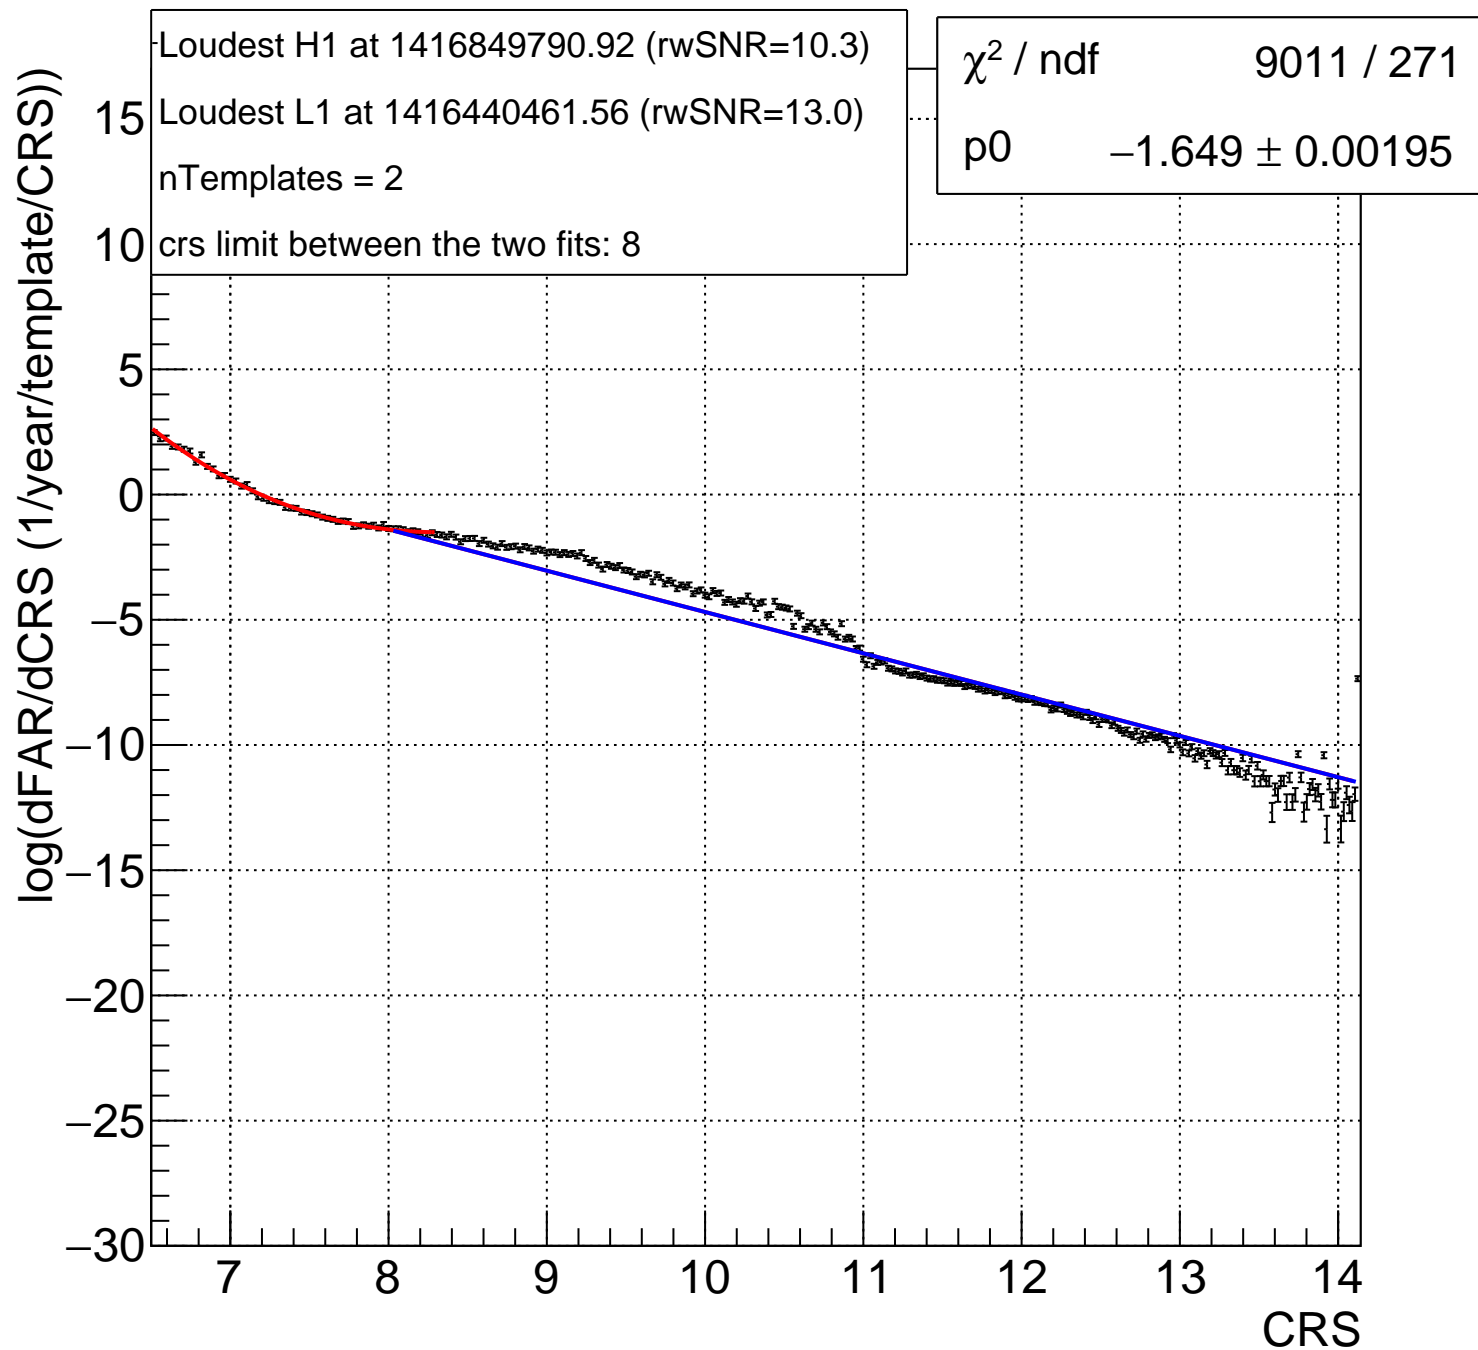

Bin:10 1.408<mChirp<1.478 and 0<m2/m1<0.3333, no 1 band

Bin:144 58.35<mTot<63.59 and -1<chiEff<-0.3333

Bin:145 63.59<mTot<69.3 and -1<chiEff<-0.3333

Bin:146 69.3<mTot<75.51 and -1<chiEff<-0.3333

Bin:147 75.51<mTot<82.29 and -1<chiEff<-0.3333

Bin:188 82.29<mTot<89.67 and -0.3333<chiEff<0.3333

Bin:194 137.8<mTot<150.2 and -0.3333<chiEff<0.3333

Bin:195 150.2<mTot<163.6 and -0.3333<chiEff<0.3333

Bin:196 163.6<mTot<178.3 and -0.3333<chiEff<0.3333

Bin:197 178.3<mTot<194.3 and -0.3333<chiEff<0.3333

Bin:198 194.3<mTot<211.7 and -0.3333<chiEff<0.3333

Bin:199 211.7<mTot<230.7 and -0.3333<chiEff<0.3333

Bin:200 230.7<mTot<251.4 and -0.3333<chiEff<0.3333