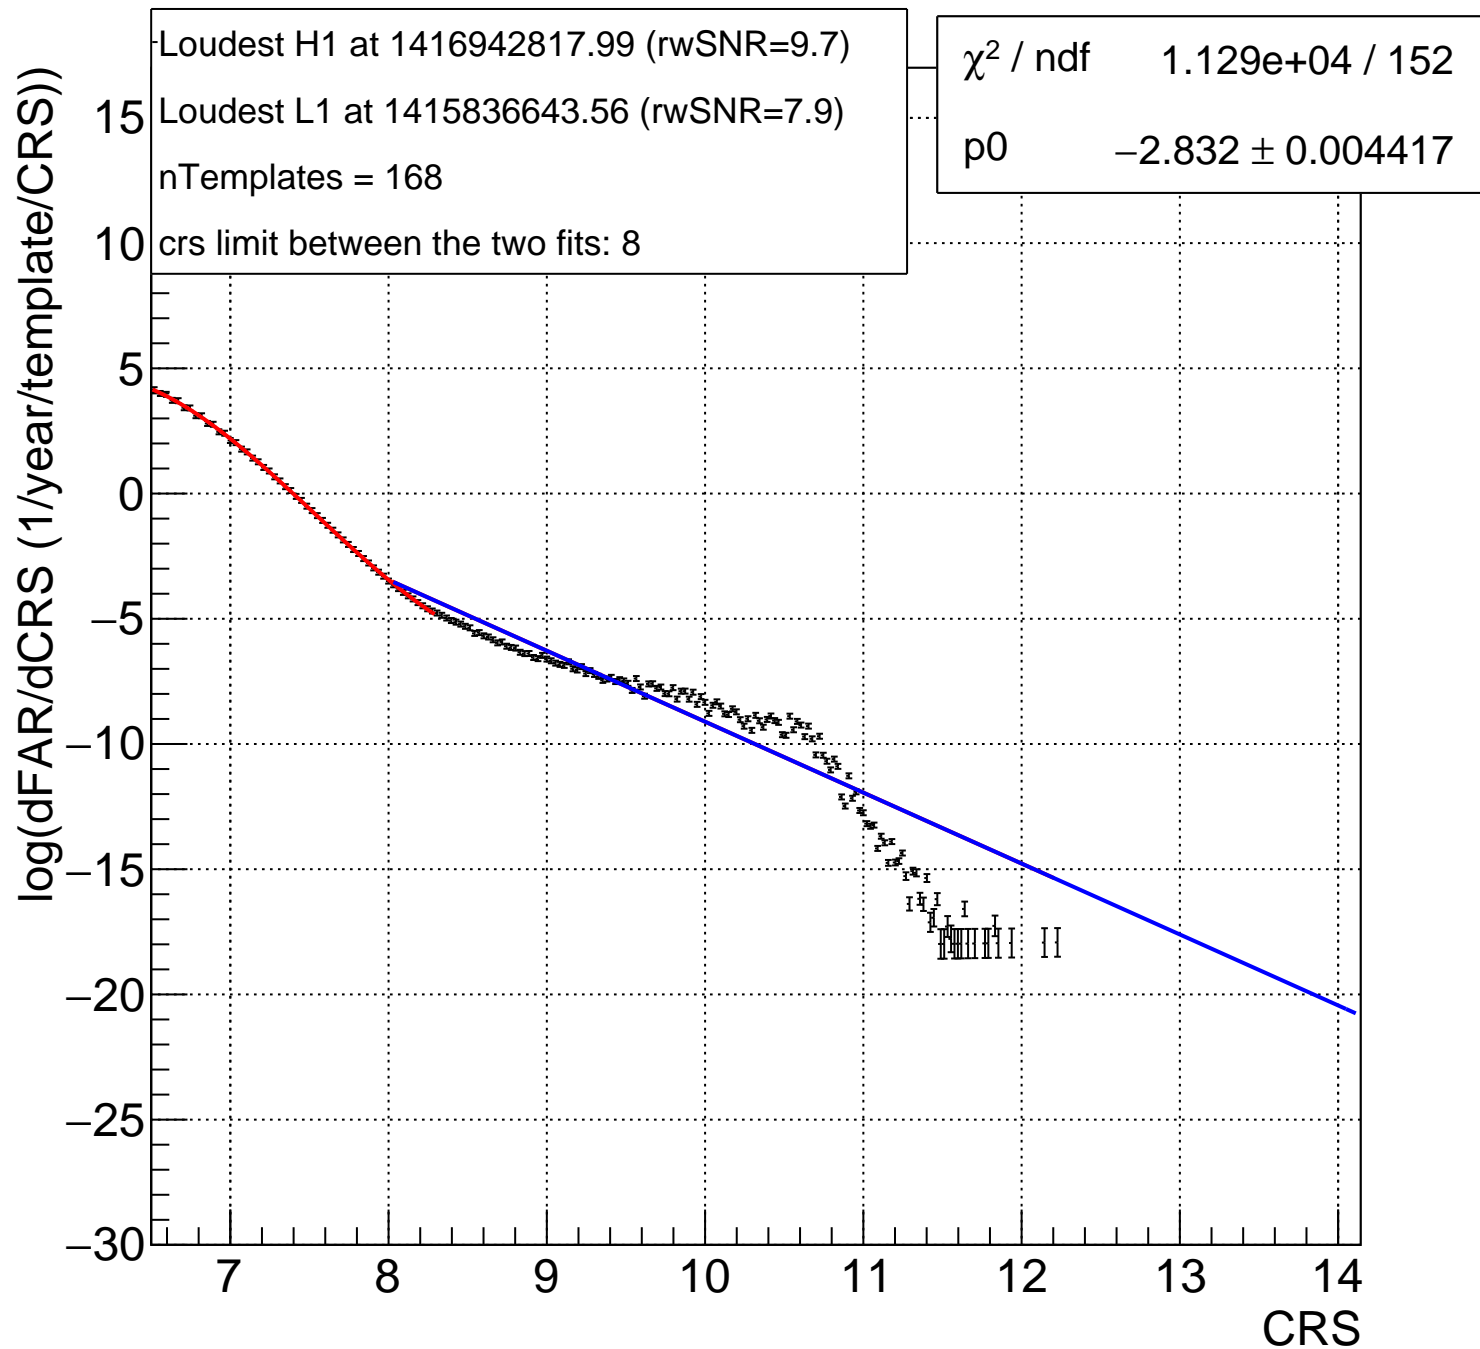

Bin:10 1.408<mChirp<1.478 and 0<m2/m1<0.3333, no 1 band

Bin:144 58.35<mTot<63.59 and -1<chiEff<-0.3333

Bin:145 63.59<mTot<69.3 and -1<chiEff<-0.3333

Bin:146 69.3<mTot<75.51 and -1<chiEff<-0.3333

Bin:147 75.51<mTot<82.29 and -1<chiEff<-0.3333

Bin:148 82.29<mTot<89.67 and -1<chiEff<-0.3333

Bin:149 89.67<mTot<97.72 and -1<chiEff<-0.3333

Bin:150 97.72<mTot<106.5 and -1<chiEff<-0.3333

Bin:151 106.5<mTot<116 and -1<chiEff<-0.3333

Bin:153 126.4<mTot<137.8 and -1<chiEff<-0.3333