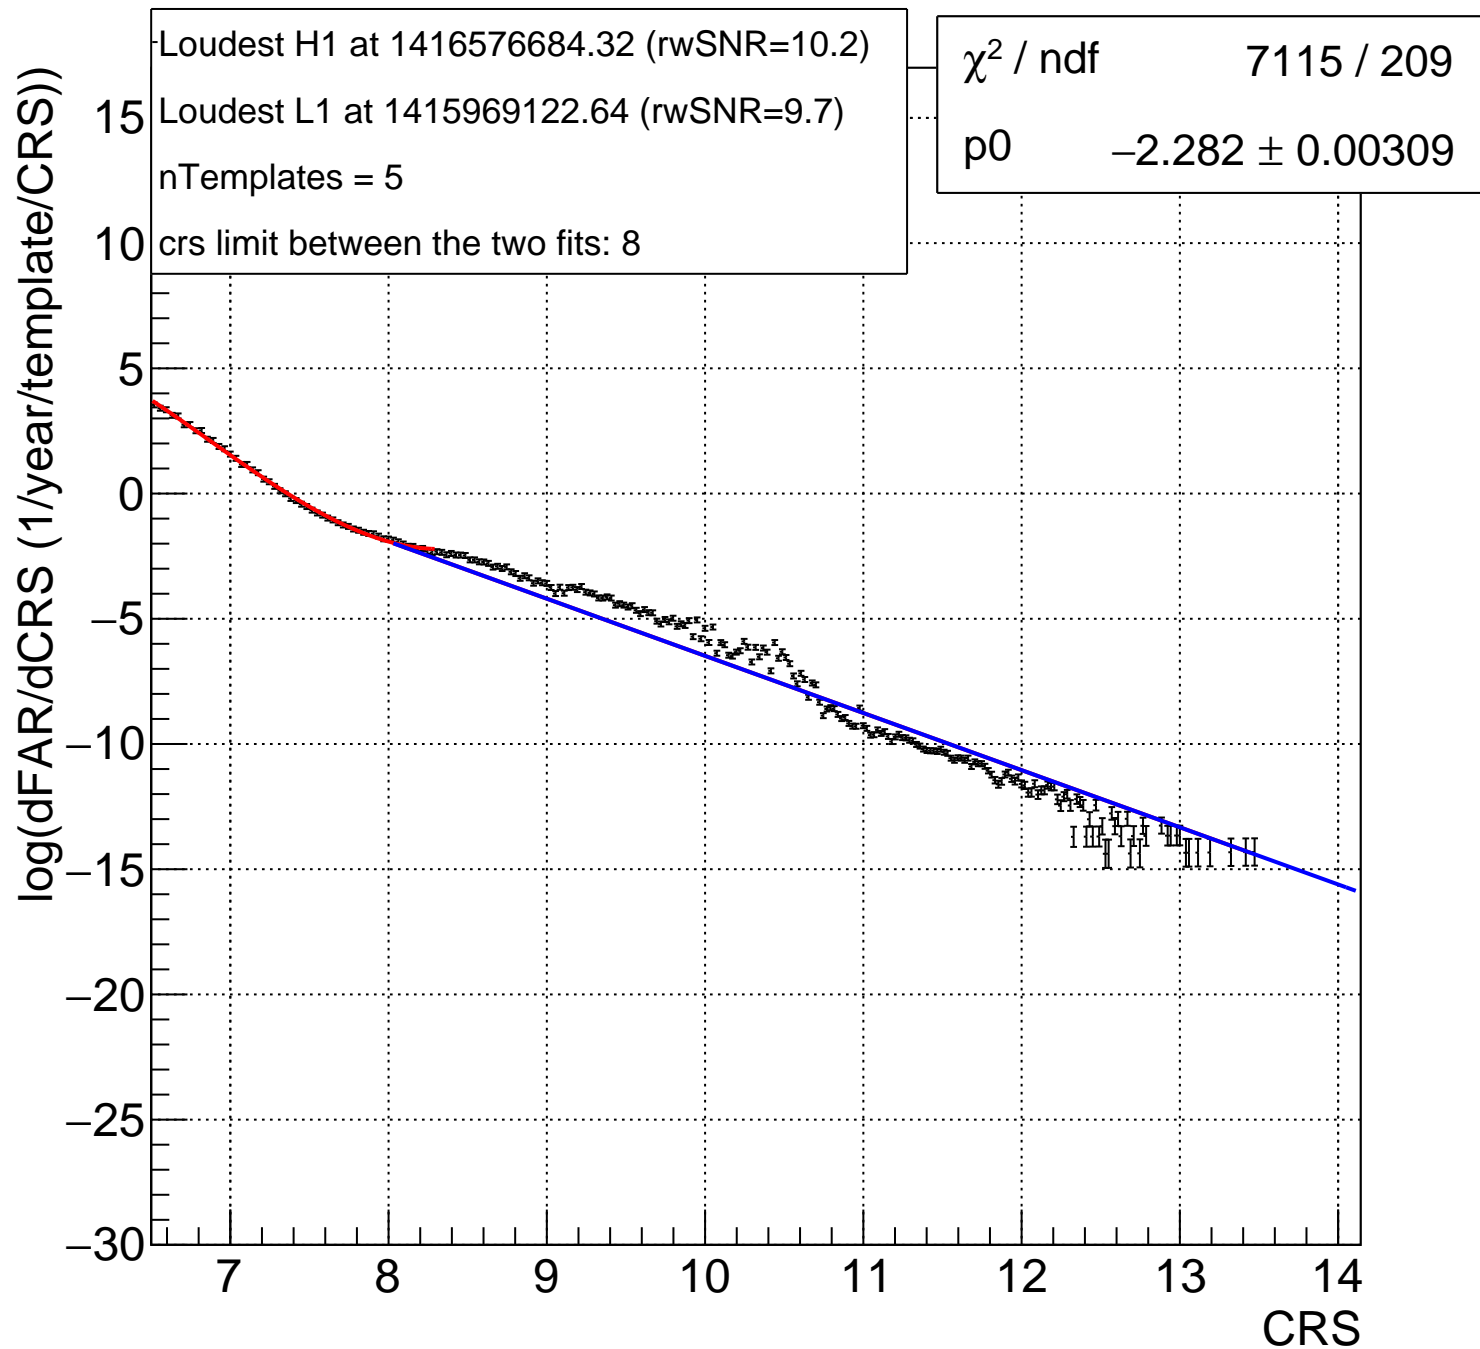

Bin:10 1.408<mChirp<1.478 and 0<m2/m1<0.3333, no 1 band

Bin:144 58.35<mTot<63.59 and -1<chiEff<-0.3333

Bin:145 63.59<mTot<69.3 and -1<chiEff<-0.3333

Bin:146 69.3<mTot<75.51 and -1<chiEff<-0.3333

Bin:147 75.51<mTot<82.29 and -1<chiEff<-0.3333

Bin:148 82.29<mTot<89.67 and -1<chiEff<-0.3333

Bin:149 89.67<mTot<97.72 and -1<chiEff<-0.3333

Bin:150 97.72<mTot<106.5 and -1<chiEff<-0.3333

Bin:151 106.5<mTot<116 and -1<chiEff<-0.3333

Bin:153 126.4<mTot<137.8 and -1<chiEff<-0.3333