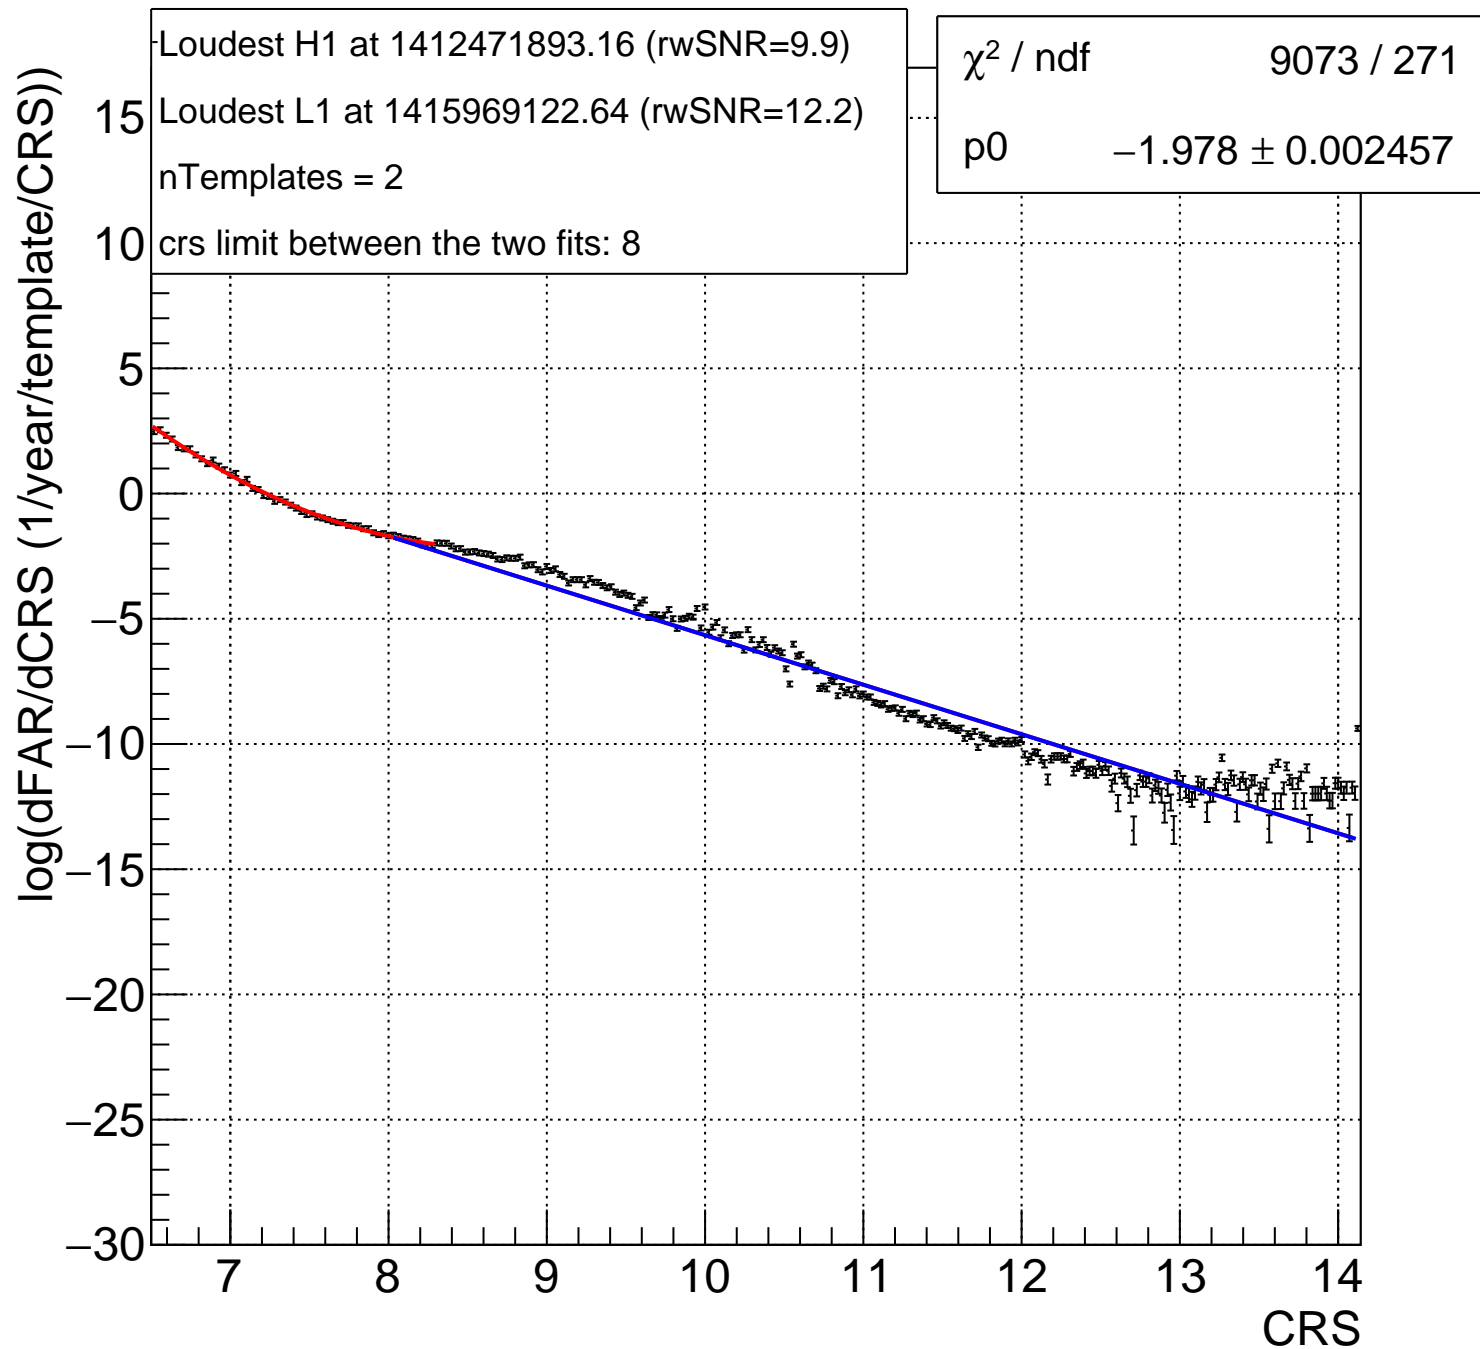

Bin:10 1.408<mChirp<1.478 and 0<m2/m1<0.3333, no 1 band

Bin:144 58.35<mTot<63.59 and -1<chiEff<-0.3333

Bin:145 63.59<mTot<69.3 and -1<chiEff<-0.3333

Bin:146 69.3<mTot<75.51 and -1<chiEff<-0.3333

Bin:147 75.51<mTot<82.29 and -1<chiEff<-0.3333

Bin:188 82.29<mTot<89.67 and -0.3333<chiEff<0.3333

Bin:194 137.8<mTot<150.2 and -0.3333<chiEff<0.3333

Bin:195 150.2<mTot<163.6 and -0.3333<chiEff<0.3333

Bin:196 163.6<mTot<178.3 and -0.3333<chiEff<0.3333