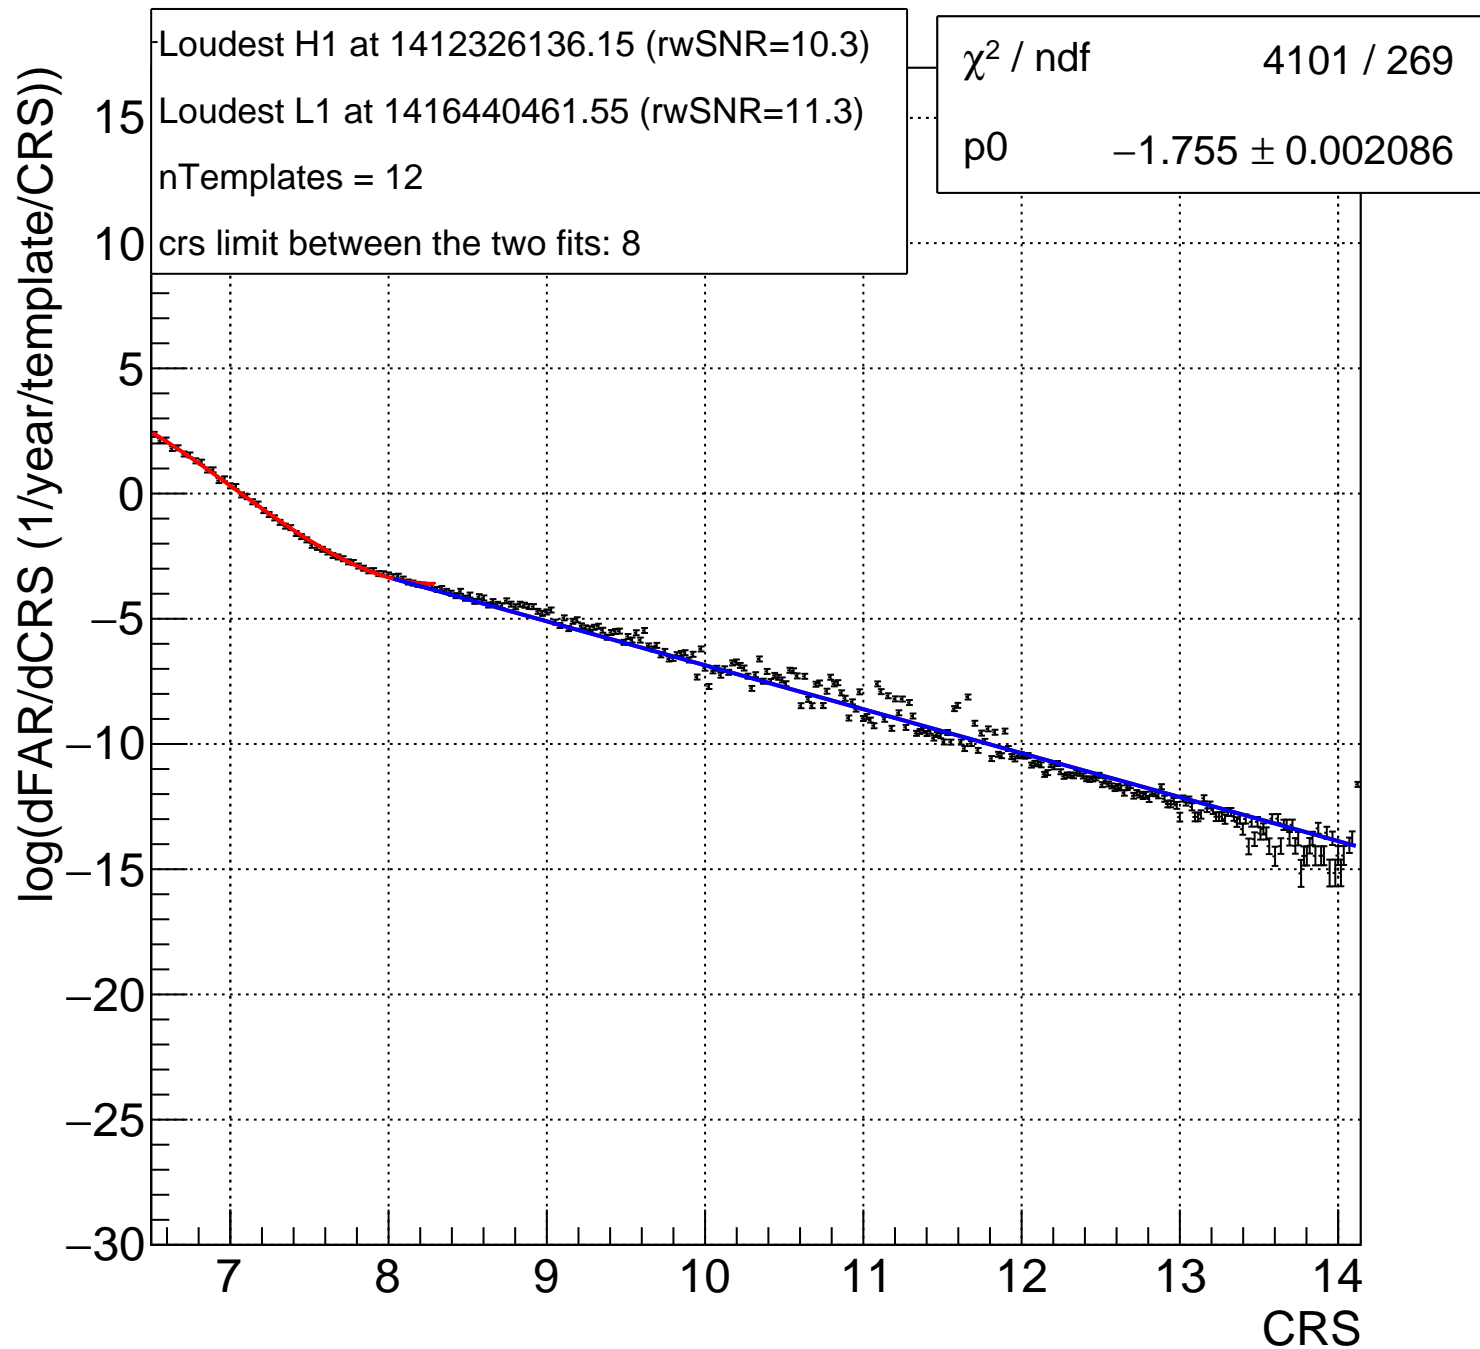

Bin:10 1.408<mChirp<1.478 and 0<m2/m1<0.3333, no 1 band

Bin:144 58.35<mTot<63.59 and -1<chiEff<-0.3333

Bin:145 63.59<mTot<69.3 and -1<chiEff<-0.3333

Bin:146 69.3<mTot<75.51 and -1<chiEff<-0.3333

Bin:147 75.51<mTot<82.29 and -1<chiEff<-0.3333

Bin:197 178.3<mTot<194.3 and -0.3333<chiEff<0.3333

Bin:198 194.3<mTot<211.7 and -0.3333<chiEff<0.3333

Bin:199 211.7<mTot<230.7 and -0.3333<chiEff<0.3333

Bin:200 230.7<mTot<251.4 and -0.3333<chiEff<0.3333

Bin:240 230.7<mTot<251.4 and 0.3333<chiEff<1

Bin:243 298.6<mTot<325.4 and 0.3333<chiEff<1

Bin:245 354.6<mTot<386.4 and 0.3333<chiEff<1

Bin:247 421.1<mTot<458.8 and 0.3333<chiEff<1