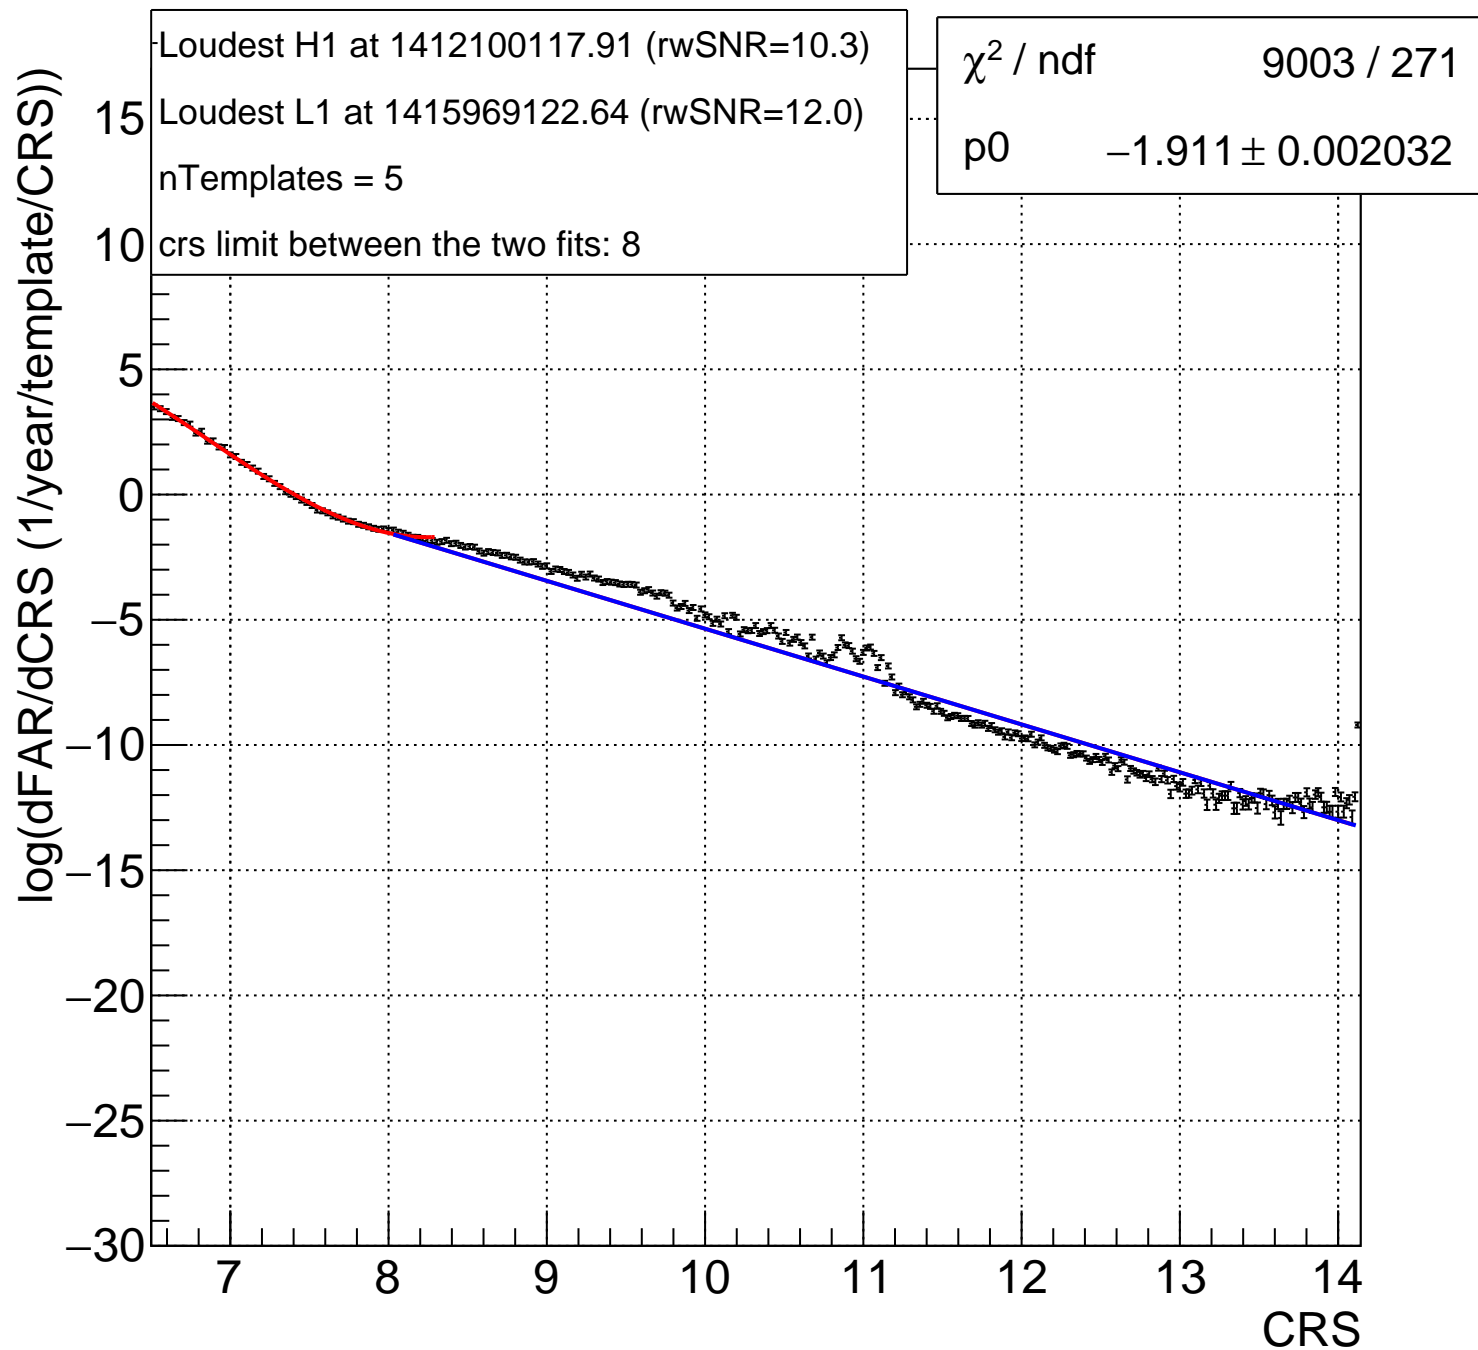

Bin:10 1.408<mChirp<1.478 and 0<m2/m1<0.3333, no 1 band

Bin:144 58.35<mTot<63.59 and -1<chiEff<-0.3333

Bin:145 63.59<mTot<69.3 and -1<chiEff<-0.3333

Bin:146 69.3<mTot<75.51 and -1<chiEff<-0.3333

Bin:147 75.51<mTot<82.29 and -1<chiEff<-0.3333

Bin:148 82.29<mTot<89.67 and -1<chiEff<-0.3333

Bin:149 89.67<mTot<97.72 and -1<chiEff<-0.3333

Bin:150 97.72<mTot<106.5 and -1<chiEff<-0.3333

Bin:151 106.5<mTot<116 and -1<chiEff<-0.3333

Bin:153 126.4<mTot<137.8 and -1<chiEff<-0.3333

Bin:188 82.29<mTot<89.67 and -0.3333<chiEff<0.3333

Bin:194 137.8<mTot<150.2 and -0.3333<chiEff<0.3333

Bin:195 150.2<mTot<163.6 and -0.3333<chiEff<0.3333

Bin:196 163.6<mTot<178.3 and -0.3333<chiEff<0.3333